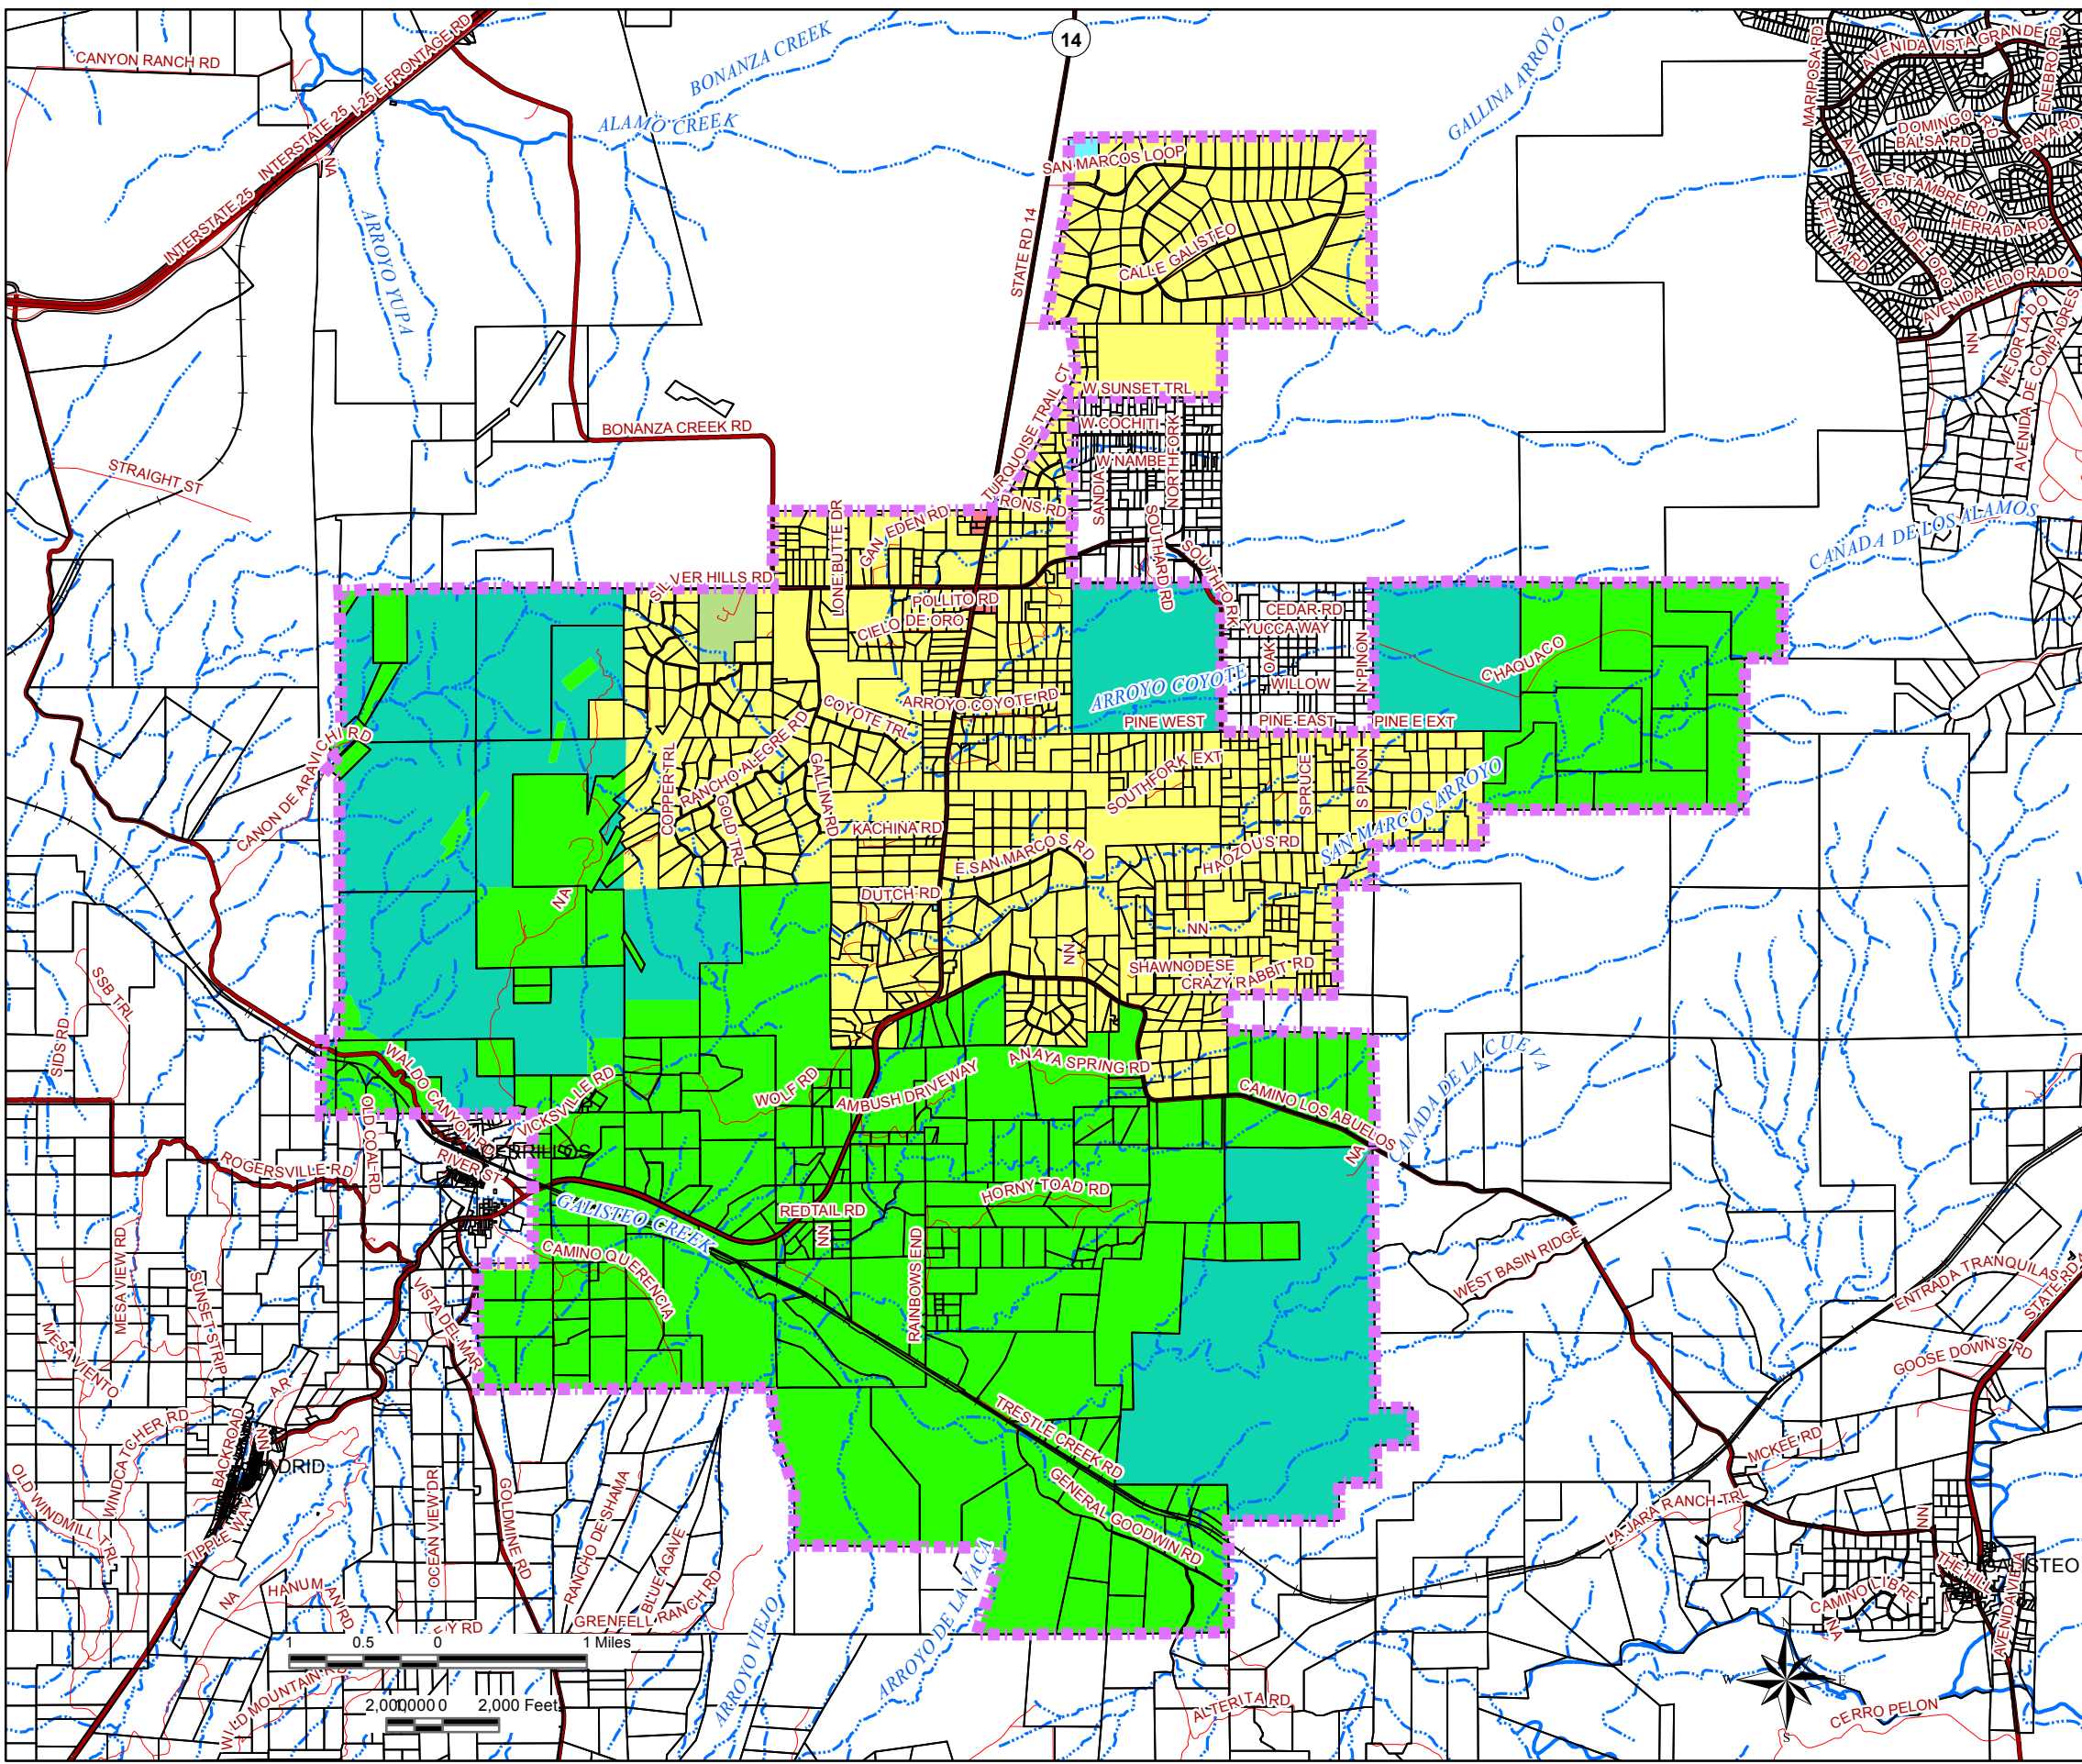

## Legend

San Marcos Community Overlay Zoning District

Parcels

Railroad Lines

Roads

Minor Roads

Major Roads

## Rivers and Streams

Intermittent

Perennial

Federal and State Public Lands

## Proposed San Marcos Community Zoning Districts

Rural

Rural Fringe

Rural Residential

Commercial Neighborhood

Public / Institutional

Santa Fe County  
Growth Management  
Department  
Planning Division

Sept. 14, 2015  
san\_marcos\_community\_  
overlay\_zoning\_6\_22\_15\_tabloid.mxd